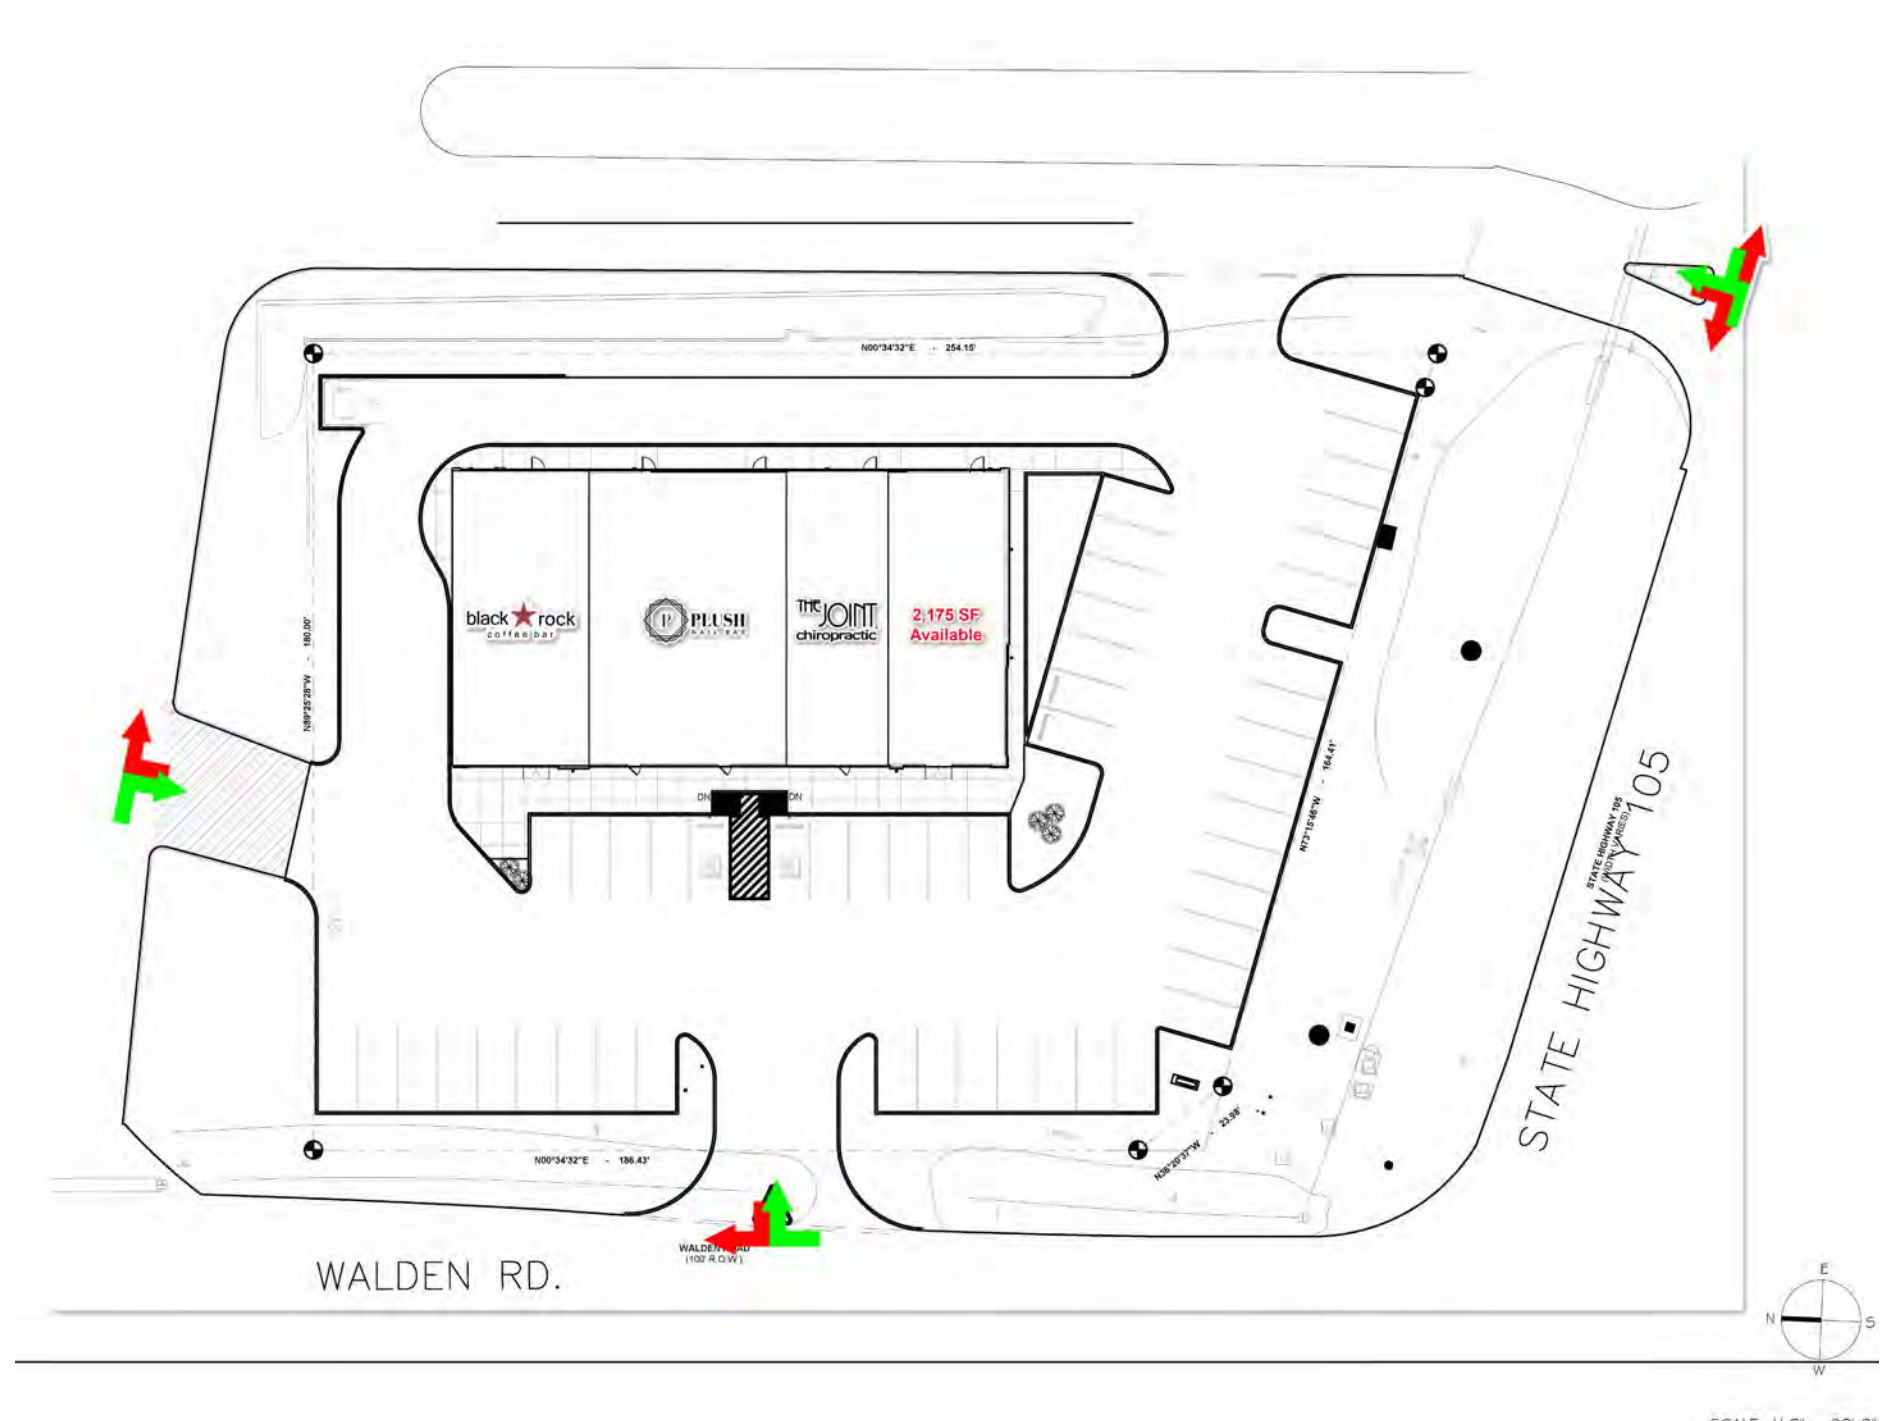

> SITE MAP

RETAIL AVAILABLE 2,175 SF